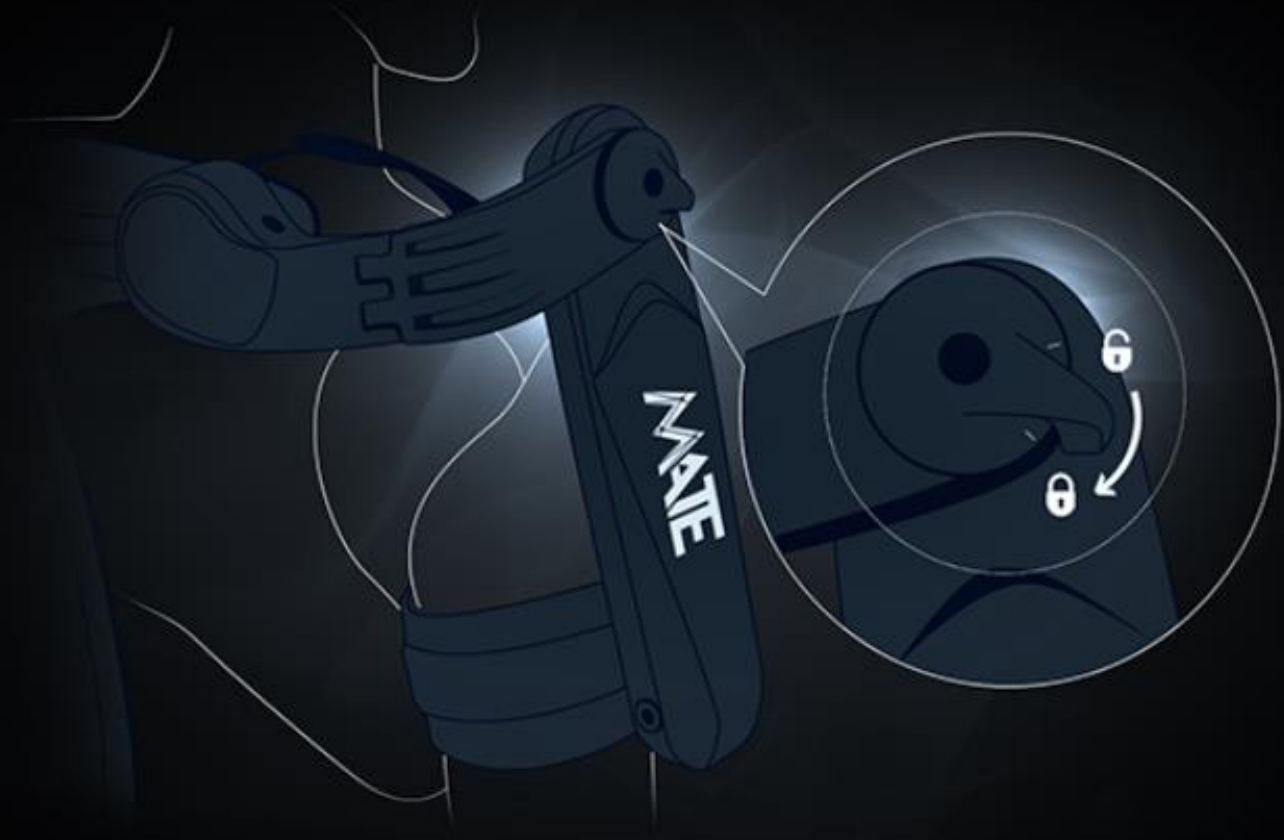

SAFETY LOCK MECHANISM

A safety mechanism **guarantees safe use** of the device during the donning/doffing procedure.